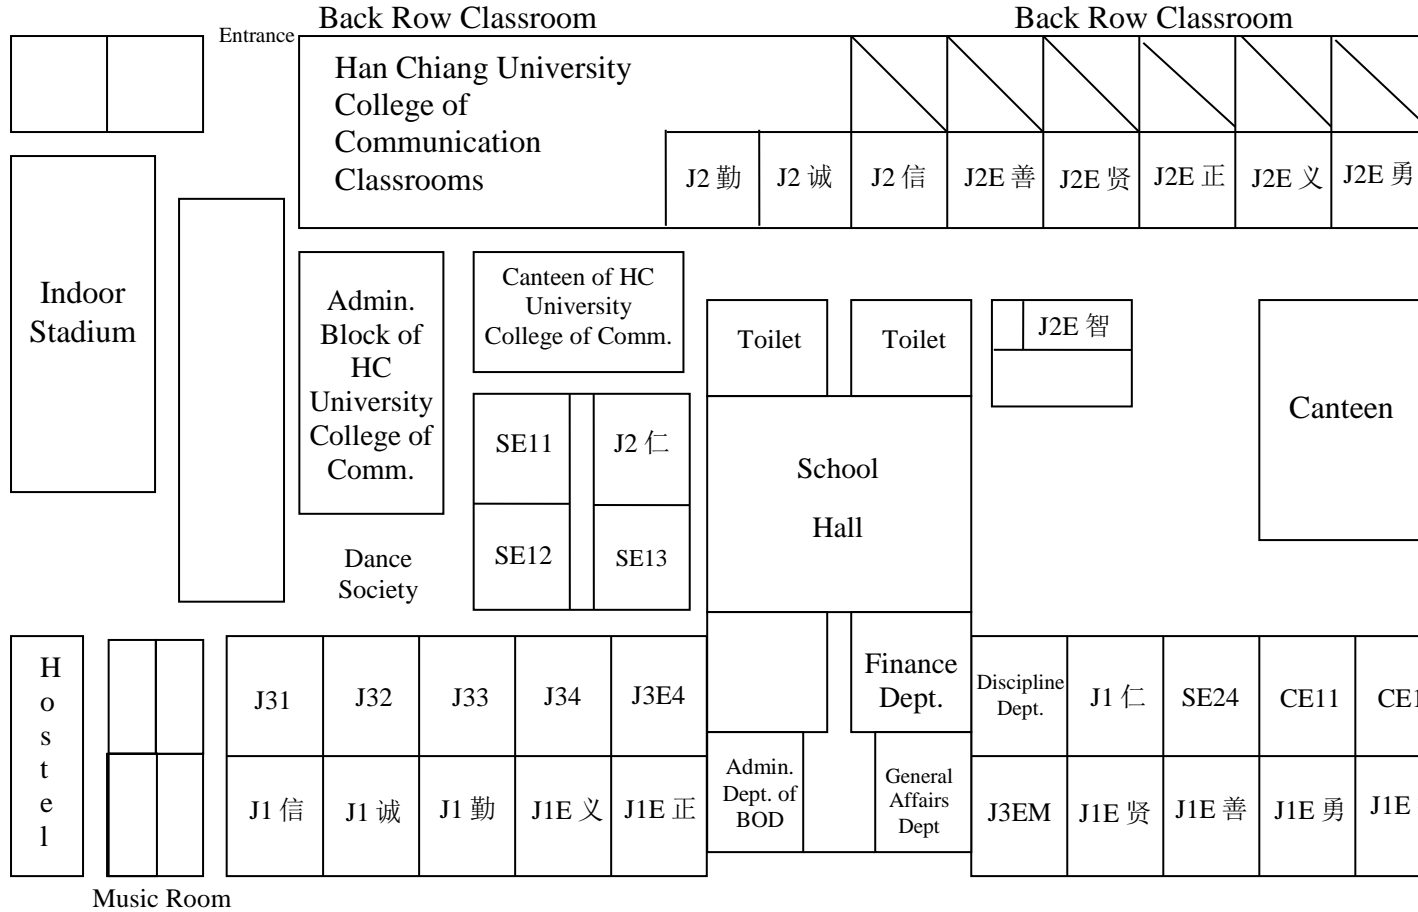

# 2025 CLASSROOM PLAN OF HAN CHIANG HIGH SCHOOL

---

---

## 校门 Gate C

Gr. Fl 1st Fl. 2nd Fl.

## 校门 Gate A